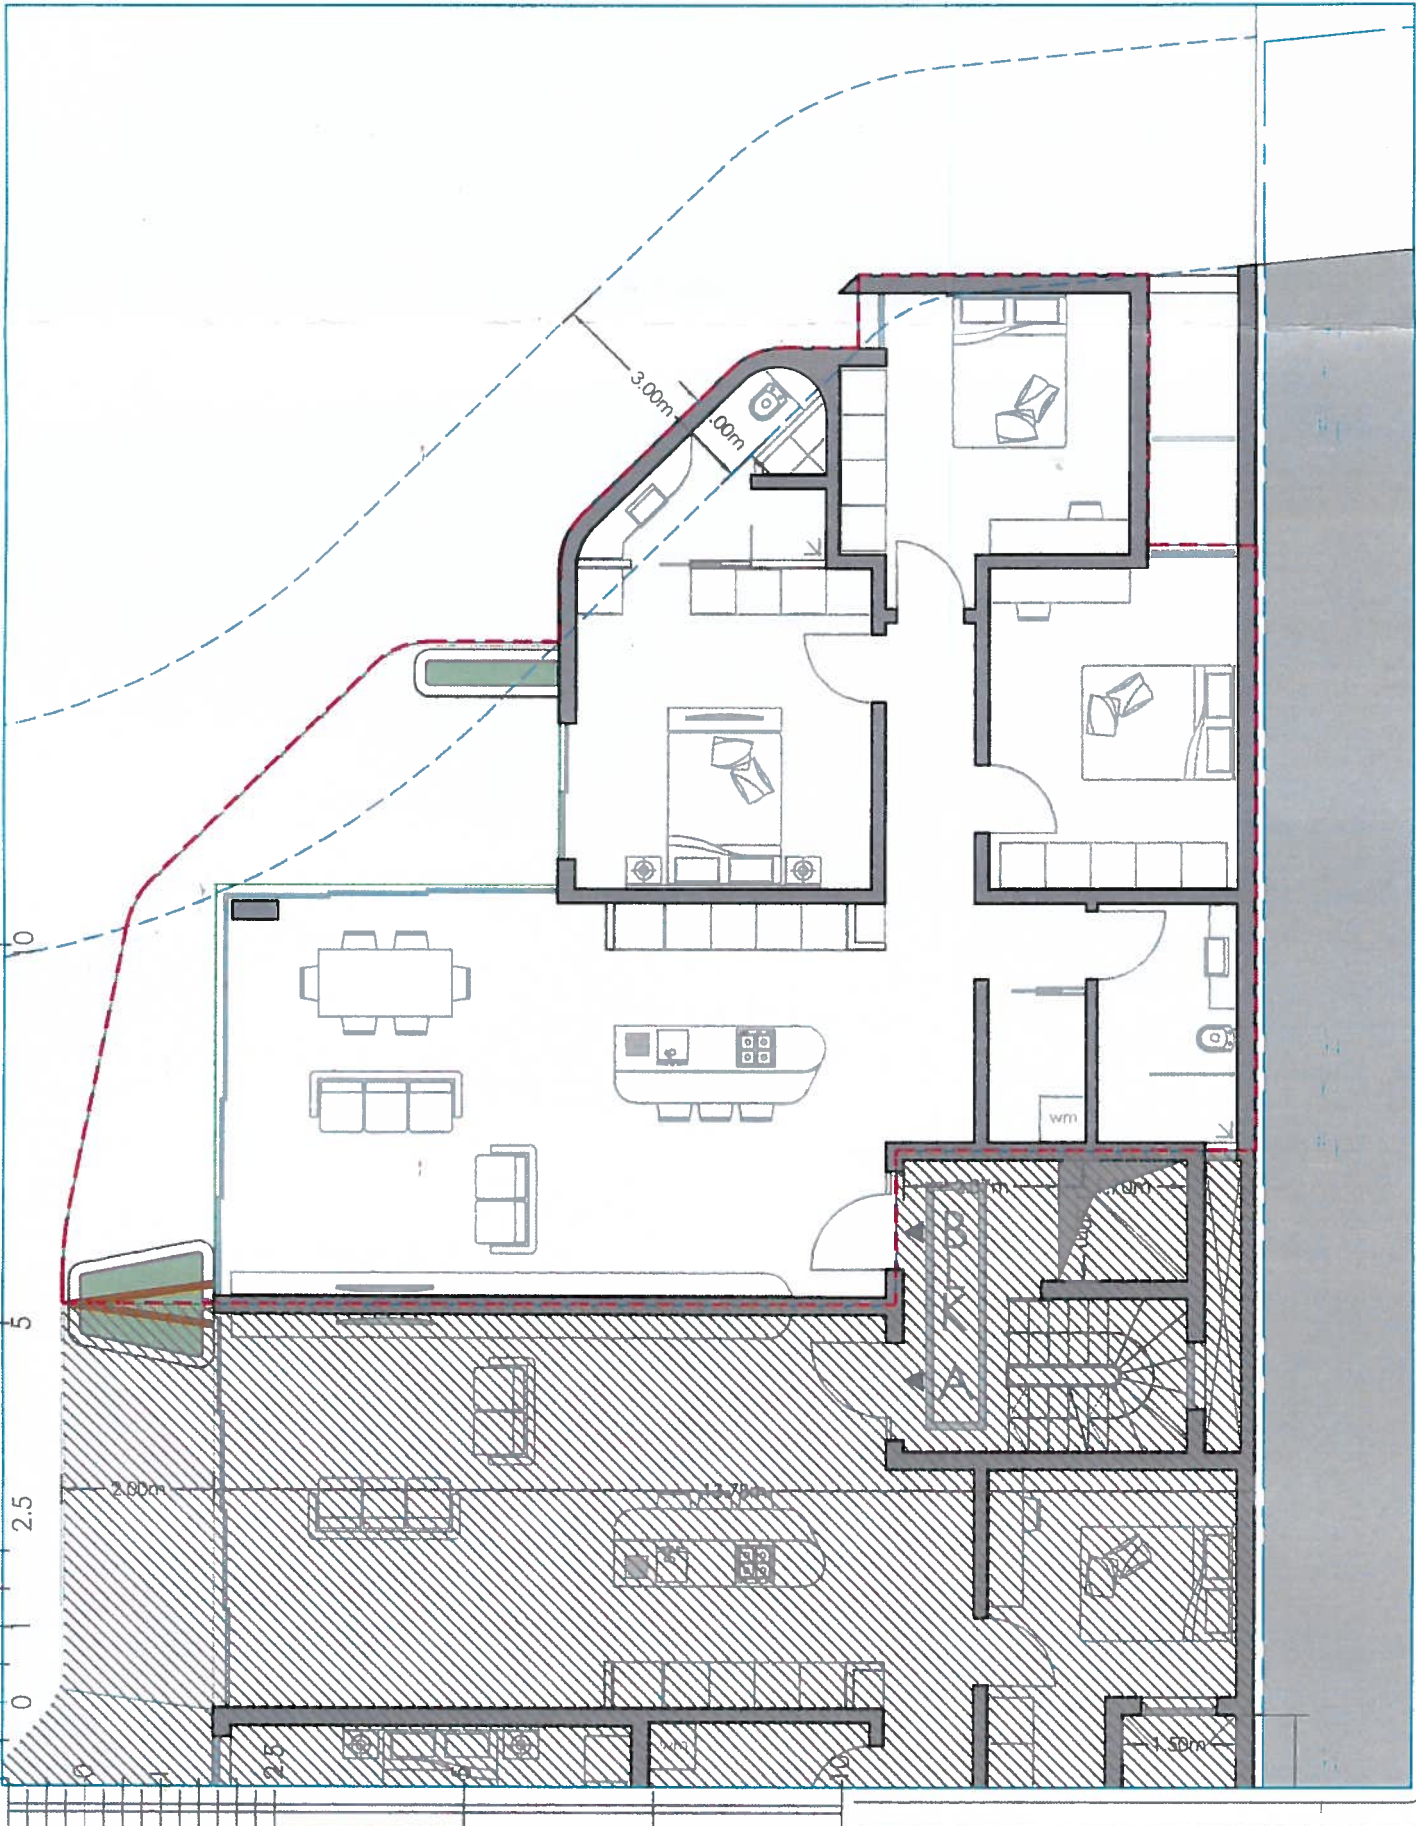

1X1

block plan - scale 1:500

ARCHITECT: Annamaria Attard Montalto  
 e - aattardmontalto@gmail.com  
 m - 99492846

SITE: Creekville, Triq Il-Passiflora, Swieqi, Malta

SCALE AT A3:	1:100	DATE:	Oct 18, 2017	DRAWN:	---	CHECKED:	AAM
PROJECT NO:	011	DRAWING NO:	---	REVISION:	---		

Property information

- Garage ID - **BLK A - 07**
- Gross floor area - **149** sq.m
- Internal area - **129** sq.m
- External - **20** sq.m

layout plan - scale 1:100

section - scale 1:400