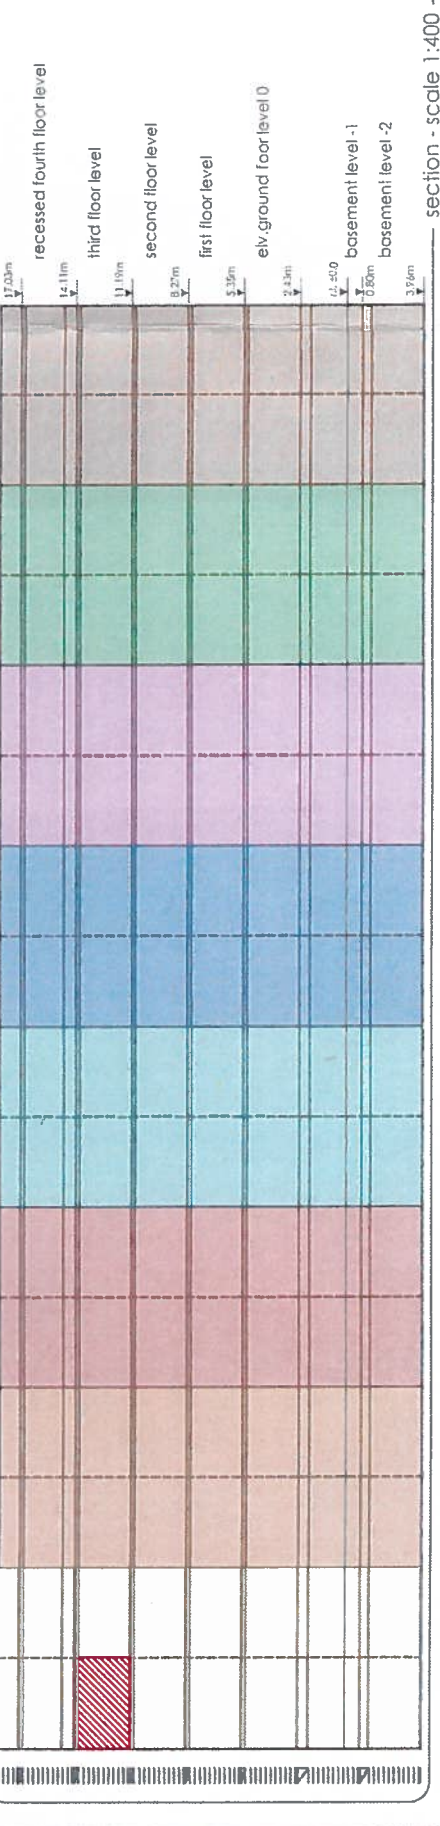

1X1

block plan - scale 1:500

ARCHITECT: Annamaria Attard Montalto  
 e - aattardmontalto@gmail.com  
 m - 99492846

SITE: Creekville, Triq Il-Passiflora, Swieqi, Malta

SCALE AT A3:	1:100	DATE:	Oct 18, 2017	DRAWN:	---	CHECKED:	AAM
PROJECT NO:	011	DRAWING NO:	---	REVISION:	---		

Property information

- Garage ID - **BLK A - 07**
- Gross floor area - **149** sq.m
- Internal area - **129** sq.m
- External - **20** sq.m

layout plan - scale 1:100

section - scale 1:400