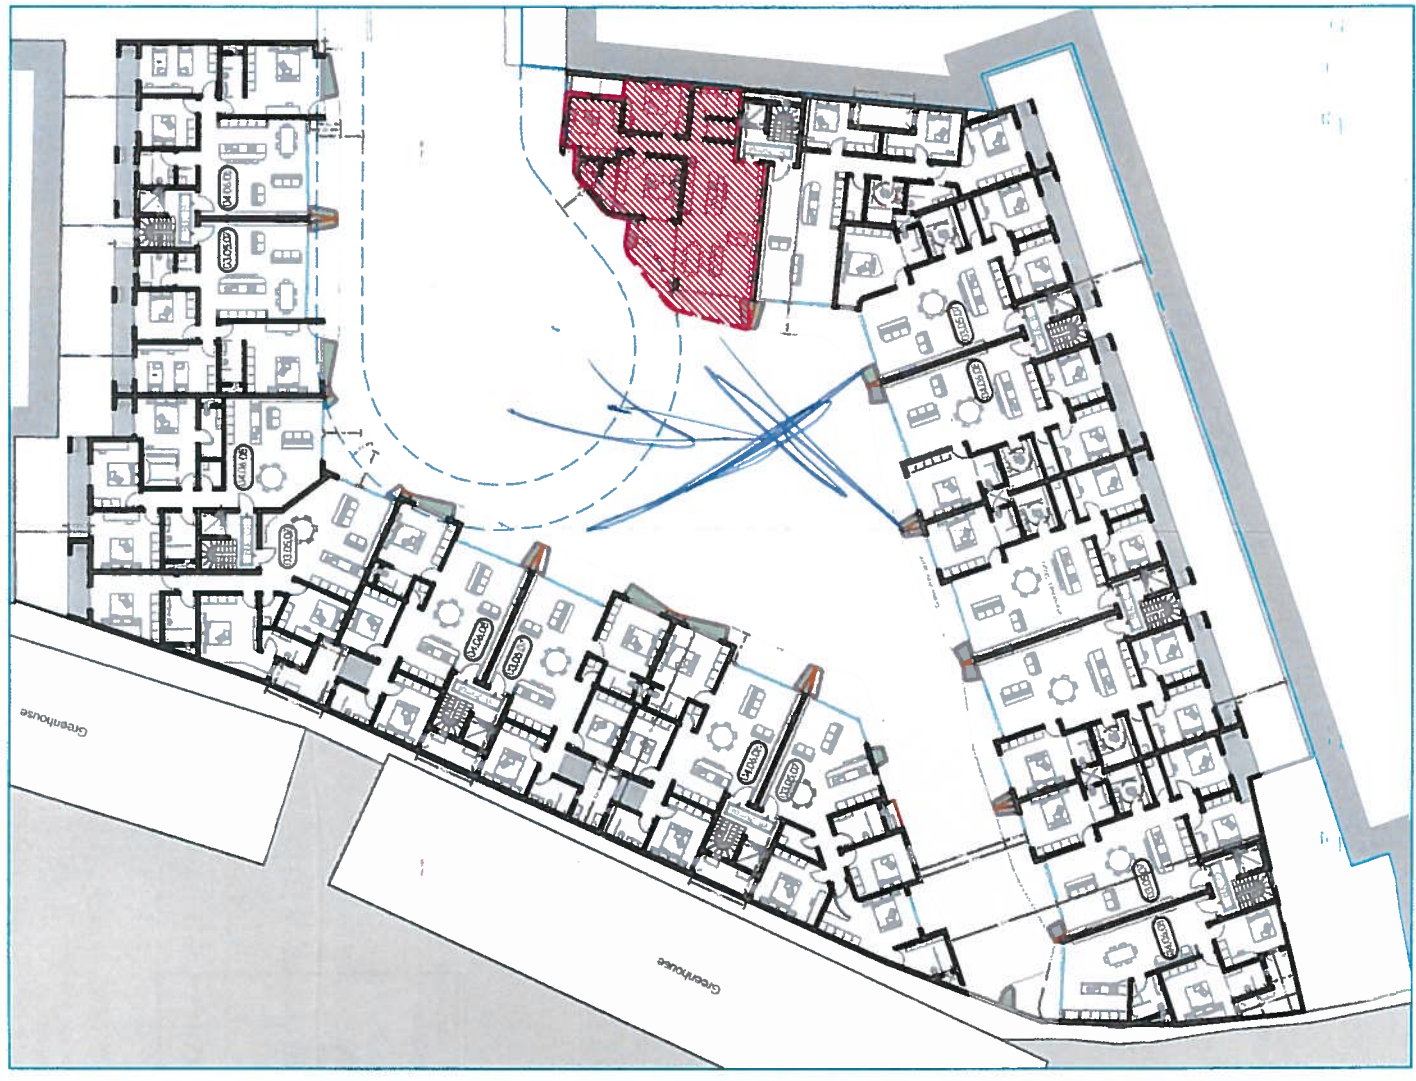

1X1

block plan - scale 1:500

ARCHITECT: Annamaria Attard Montalto  
 e - aattardmontalto@gmail.com  
 m - 99492846

SITE: Creekville, Triq Il-Passiflora, Swieqi, Malta

SCALE AT A3:	1:100	DATE:	Oct 18, 2017	DRAWN:	---	CHECKED:	AAM
PROJECT NO:	011	DRAWING NO:	---	REVISION:	---		

Property information

- Garage ID - **BLK A - 07**
- Gross floor area - **149** sq.m
- Internal area - **129** sq.m
- External - **20** sq.m

layout plan - scale 1:100

section - scale 1:400