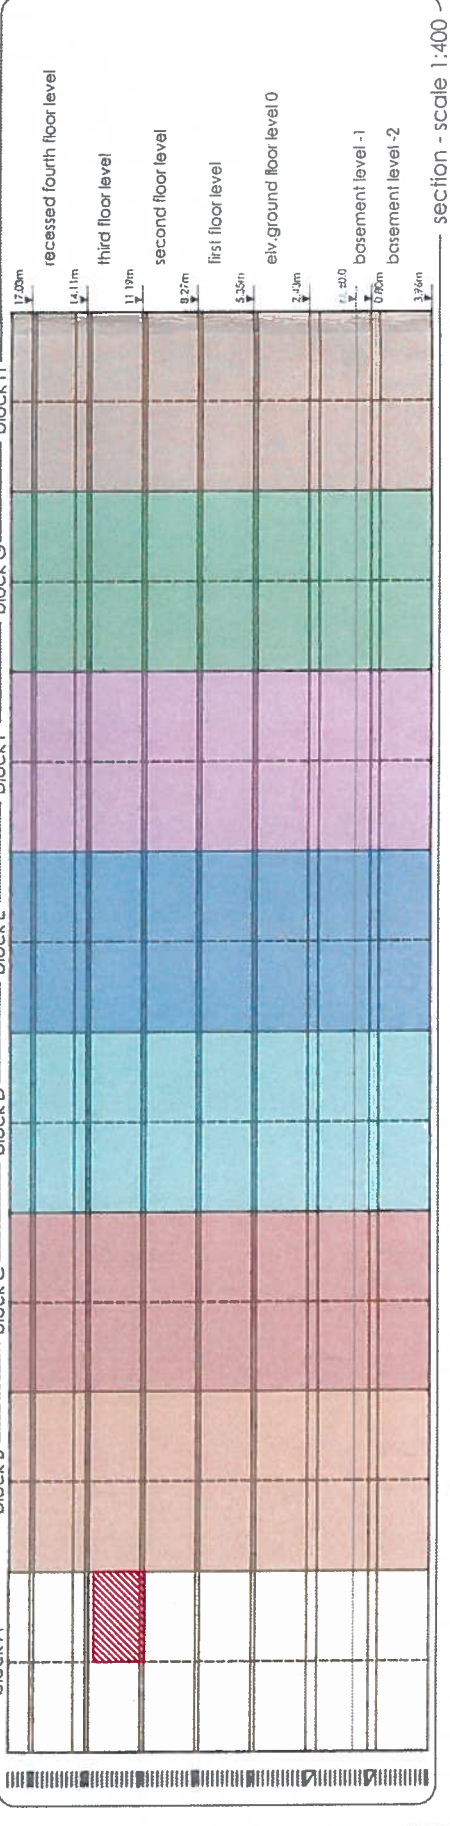

2x

layout plan - scale 1:100

block plan - scale 1:500

section - scale 1:400

Property information

- Garage ID - **BLKA - 8**
- Gross floor area - **148** sq.m
- Internal area - **132** sq.m
- External - **16** sq.m

ARCHITECT: Annamaria Attard Montalto  
 e - attardmontalto@gmail.com  
 m - 99492846

SCALE AT AS:	1:100	DATE:	Oct 18, 2017	DRAWN:	--	CHECKED:	A.A.M
PROJECT NO:	011	DRAWING NO:	--	REVISION:	--		--

SITE: Creekvilleville, Triq Il-Passiflora, Swieqi, Malta