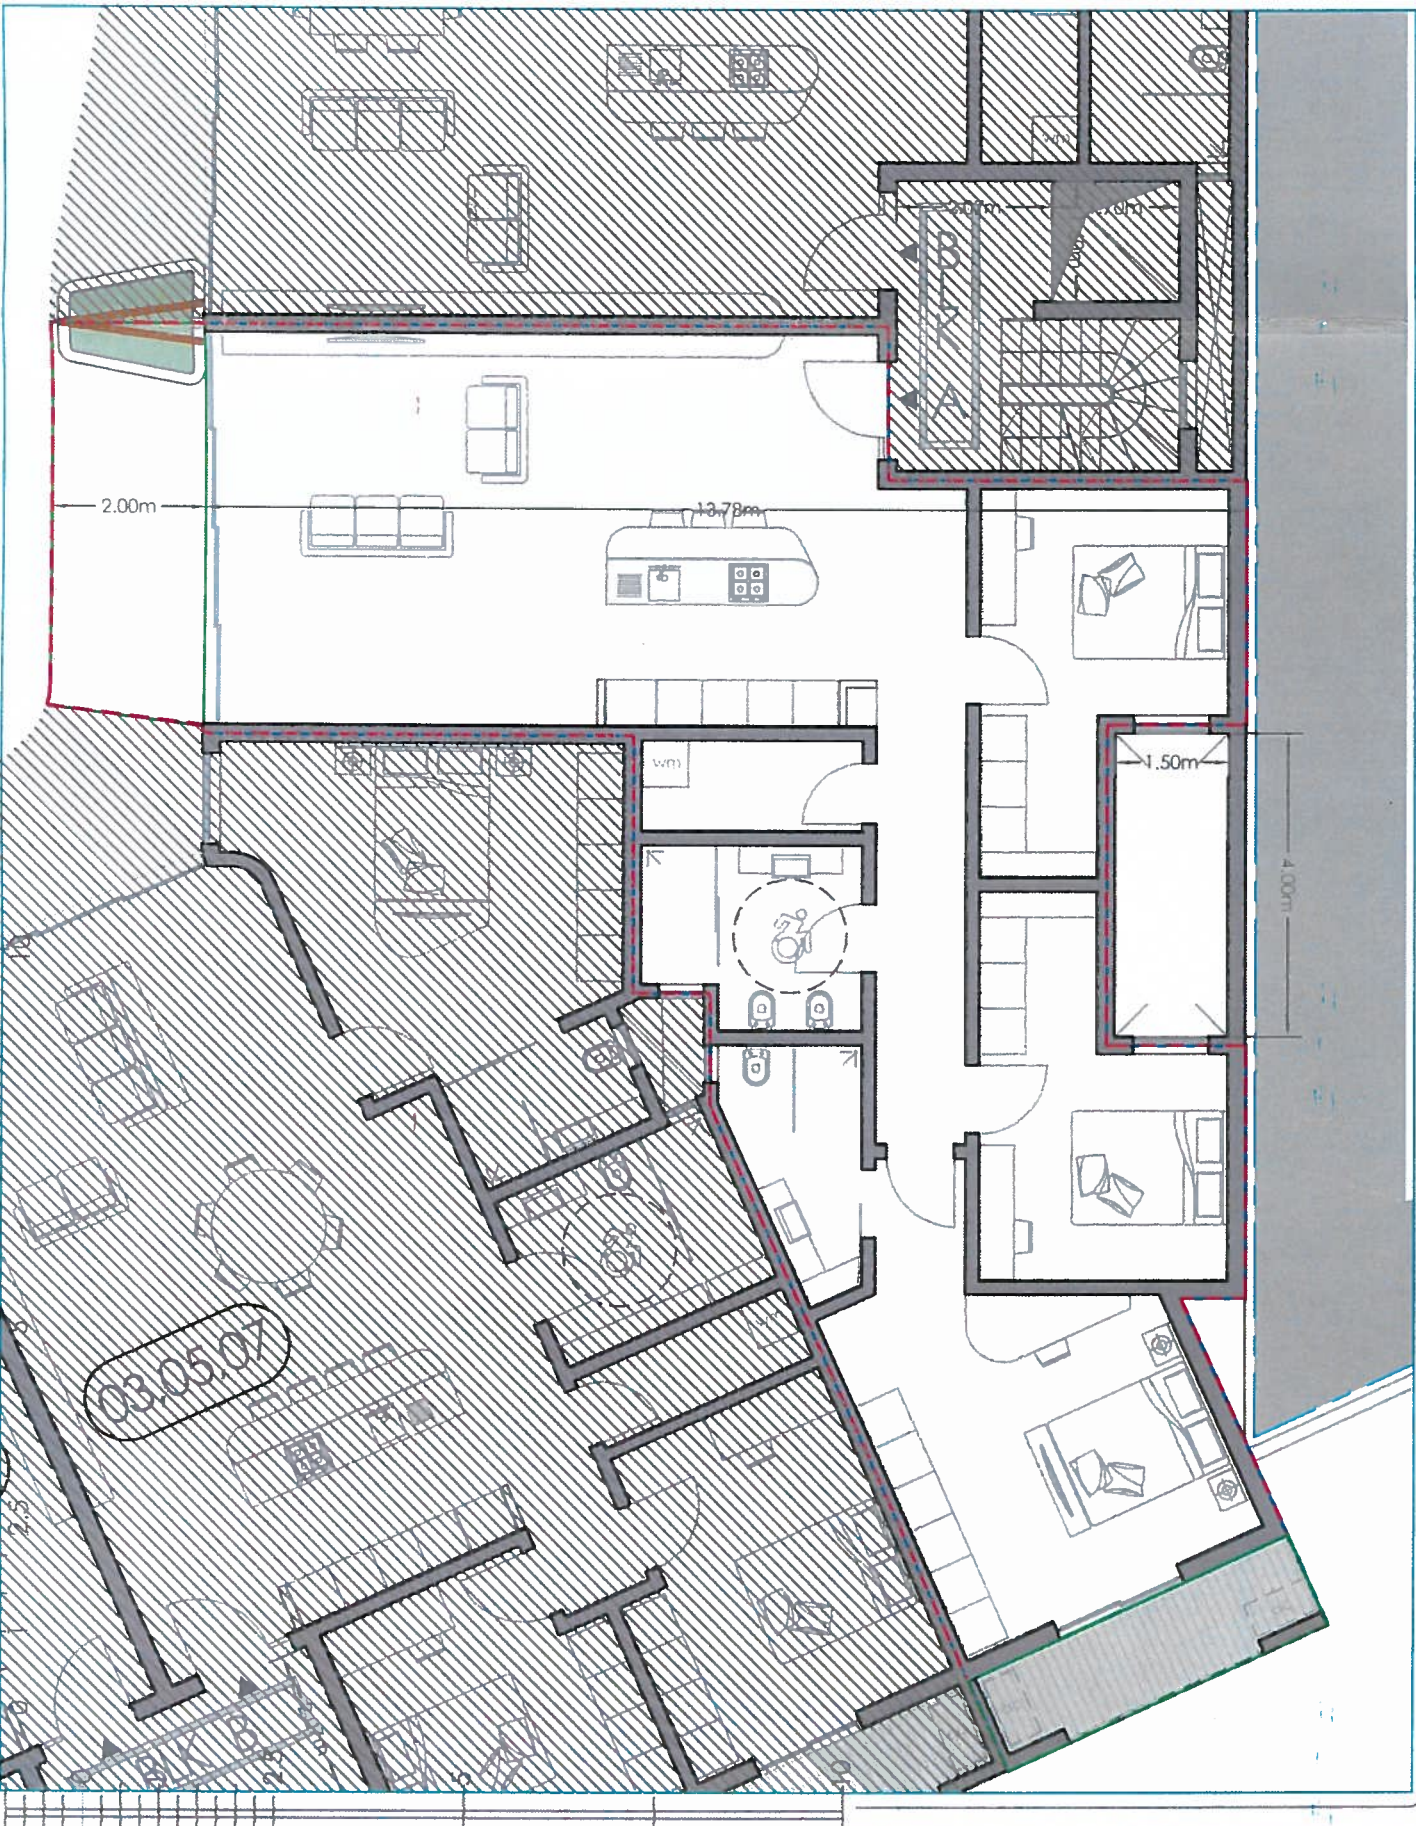

2x

layout plan - scale 1:100

block plan - scale 1:500

section - scale 1:400

Property information

- Garage ID - **BLKA - 8**
- Gross floor area - **148** sq.m
- Internal area - **132** sq.m
- External - **16** sq.m

ARCHITECT: Annamaria Attard Montalto  
 e - attardmontalto@gmail.com  
 m - 99492846

SCALE AT AS:	1:100	DATE:	Oct 18, 2017	DRAWN:	--	CHECKED:	A.A.M
PROJECT NO:	011	DRAWING NO:	--	REVISION:	--		--

SITE: Creekvilleville, Triq Il-Passiflora, Swieqi, Malta